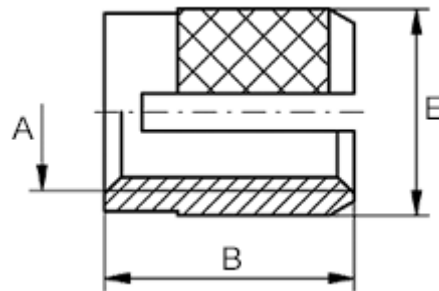

Data Sheet

Article number: 12841000040800
Description: KLEE-coil 841 000 040.800
M4 Brass

Measures

Female thread A	= M4
Length B	= 8.0
Min distance to edge	= 4.0
Outer diameter E	= 6.00
Recommended bore diameter	= 5.5 to 5.6